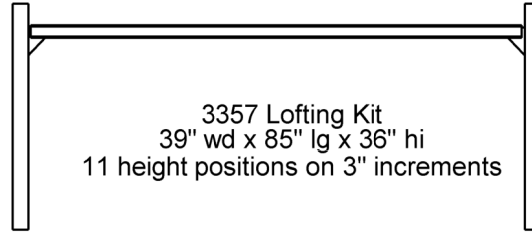

Urban Flats Product Line

3302 Hanging Desk
34" wd x 20" dp x 3/4" hi

3356 Lofting Bed
39" wd x 85" lg x 36" hi
11 height positions on 3" increments
2 drawer chest fits below in top position

BBF94-200
EZ Loft Guard Rail
25" wd x 1" dp x 16" hi

3357 Lofting Kit
39" wd x 85" lg x 36" hi
11 height positions on 3" increments

5099D SP Fascia Board
79" lg x 3/4" dp x 3" hi

5099D SP2 Fascia Board
79" lg x 3/4" dp x 3" hi

3352 Flipper Desk
24" wd x 18" dp x 60" hi