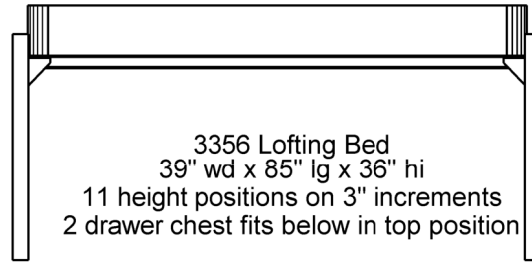

Urban Flats Product Line

3302 Hanging Desk
34" wd x 20" dp x 3/4" hi

3356 Lofting Bed
39" wd x 85" lg x 36" hi
11 height positions on 3" increments
2 drawer chest fits below in top position

BBF94-200
EZ Loft Guard Rail
25" wd x 1" dp x 16" hi

3357 Lofting Kit
39" wd x 85" lg x 36" hi
11 height positions on 3" increments

5099D SP Fascia Board
79" lg x 3/4" dp x 3" hi

5099D SP2 Fascia Board
79" lg x 3/4" dp x 3" hi

3352 Flipper Desk
24" wd x 18" dp x 60" hi