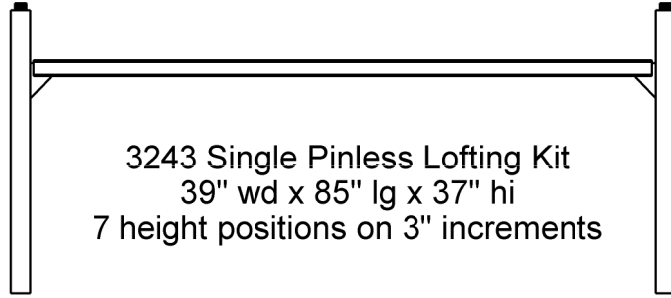

Quatro Product Line

3234 Single Pinless Lofting Bed
39" wd x 85" lg x 37" hi
7 height positions on 3" increments

3243 Single Pinless Lofting Kit
39" wd x 85" lg x 37" hi
7 height positions on 3" increments

BBF094-200
EZ Loft Guard Rail
25" wd x 1" dp x 16" hi

5099D SP Fascia Board
79" lg x 3/4" dp x 2-1/4" hi

5099D SP2 Fascia Board
79" lg x 3/4" dp x 2-1/4" hi

3339 3 Drawer Chest
30" wd x 20" dp x 30" hi

3338 Wardrobe
36" wd x 24" dp x 78" hi