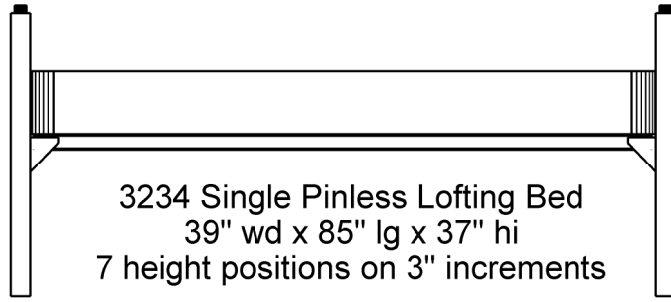

Quatro Product Line

3234 Single Pinless Lofting Bed
39" wd x 85" lg x 37" hi
7 height positions on 3" increments

3243 Single Pinless Lofting Kit
39" wd x 85" lg x 37" hi
7 height positions on 3" increments

BBF094-200
EZ Loft Guard Rail
25" wd x 1" dp x 16" hi

5099D SP Fascia Board
79" lg x 3/4" dp x 2-1/4" hi

5099D SP2 Fascia Board
79" lg x 3/4" dp x 2-1/4" hi

3339 3 Drawer Chest
30" wd x 20" dp x 30" hi

3338 Wardrobe
36" wd x 24" dp x 78" hi

BBF097-500 ITrek II Bookcase
41-1/4" wd x 12" dp x 30" hi

3310 Pedestal Desk
42" wd x 24" dp x 30" hi