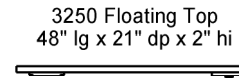

Pulse Product Line

3277 Pulse Lofting Bed
37-1/2" wd x 85-5/8" lg x 72-1/2" hi

3247 Pulse Bed
37-1/2" wd x 85-5/8" lg x 36-3/4" hi

3248 Pulse Lofting Kit
37-1/2" wd x 85-5/8" lg x 36-3/4" hi
with (1) Stabilizer Rail

5329 Fascia Board (for guard rail)
79-3/8" lg x 3/4" dp x 2-1/4" hi

5327 Fascia Board
79-3/8" lg x 3/4" dp x 2-1/4" hi

3250 Floating Top
48" lg x 21" dp x 2" hi

3250 Floating Top
48" lg x 21" dp x 2" hi

3251 2 Drawer Shelf Unit
12" lg x 20" dp x 28" hi