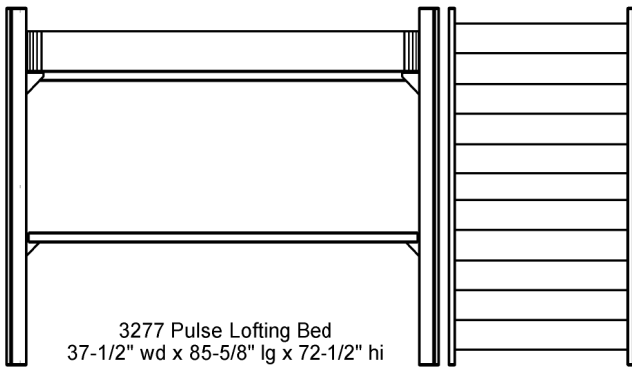

Pulse Product Line

3277 Pulse Lofting Bed
37-1/2" wd x 85-5/8" lg x 72-1/2" hi

3247 Pulse Bed
37-1/2" wd x 85-5/8" lg x 36-3/4" hi

3248 Pulse Lofting Kit
37-1/2" wd x 85-5/8" lg x 36-3/4" hi
with (1) Stabilizer Rail

5329 Fascia Board (for guard rail)
79-3/8" lg x 3/4" dp x 2-1/4" hi

5327 Fascia Board
79-3/8" lg x 3/4" dp x 2-1/4" hi

3250 Floating Top
48" lg x 21" dp x 2" hi

3250 Floating Top
48" lg x 21" dp x 2" hi

3251 2 Drawer Shelf Unit
12" lg x 20" dp x 28" hi

3252 3 Drawer Chest
36" lg x 20" dp x 28" hi

3284 2 Drawer 2 Shelf Unit
12" lg x 20" dp x 39" hi

3253 Shelf Unit
12" lg x 19" dp x 39" hi

3254 3 Drawer Chest Shelf Unit
36" lg x 20" dp x 39" hi

3255 Pulse Wardrobe
36" lg x 24" dp x 60" hi