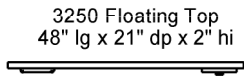

Pulse Product Line

3277 Pulse Lofting Bed
37-1/2" wd x 85-5/8" lg x 72-1/2" hi

3247 Pulse Bed
37-1/2" wd x 85-5/8" lg x 36-3/4" hi

3248 Pulse Lofting Kit
37-1/2" wd x 85-5/8" lg x 36-3/4" hi
with (1) Stabilizer Rail

5329 Fascia Board (for guard rail)
79-3/8" lg x 3/4" dp x 2-1/4" hi

5327 Fascia Board
79-3/8" lg x 3/4" dp x 2-1/4" hi

3250 Floating Top
48" lg x 21" dp x 2" hi

3250 Floating Top
48" lg x 21" dp x 2" hi

3251 2 Drawer Shelf Unit
12" lg x 20" dp x 28" hi