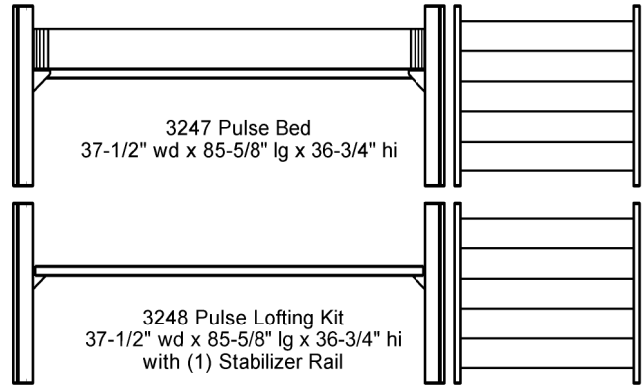

Pulse Product Line

3277 Pulse Lofting Bed
37-1/2" wd x 85-5/8" lg x 72-1/2" hi

3247 Pulse Bed
37-1/2" wd x 85-5/8" lg x 36-3/4" hi

3248 Pulse Lofting Kit
37-1/2" wd x 85-5/8" lg x 36-3/4" hi
with (1) Stabilizer Rail

5329 Fascia Board (for guard rail)
79-3/8" lg x 3/4" dp x 2-1/4" hi

5327 Fascia Board
79-3/8" lg x 3/4" dp x 2-1/4" hi

3250 Floating Top
48" lg x 21" dp x 2" hi

3250 Floating Top
48" lg x 21" dp x 2" hi

3251 2 Drawer Shelf Unit
12" lg x 20" dp x 28" hi