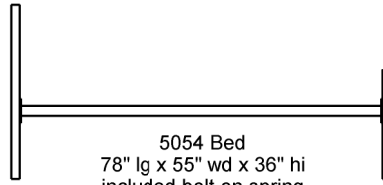

Mesa Product Line

5150
Brick Alley Headboard
55" wd x 2-1/4" dp x 45" hi
- Accepts 54" wide full size
mattress.
(also available in a twin size
for a 36" x 80" mattress &
queen size for a 60" x 80"
mattress.)

5152
SoHo Headboard
55" wd x 2-1/4" dp x 45" hi
- Accepts 54" wide full size
mattress.
(also available in a twin size
for a 36" x 80" mattress &
queen size for a 60" x 80"
mattress.)

5153
Universal Footboard
55" wd x 1-3/4" dp x 22" hi
- Accepts 54" wide full size
mattress.
(also available in a twin size
for a 36" x 80" mattress &
queen size for a 60" x 80"
mattress.)

5124 Headboard
- Accepts 54" wide full size
mattress.
55" wd x 1-3/4" dp x 45" hi

5054
Panel Headboard
55" wd x 1-3/4" dp x 36" hi
- Accepts 54" wide full size
mattress.
(also available in a twin size
for a 36" x 80" mattress &
queen size for a 60" x 80"
mattress.)