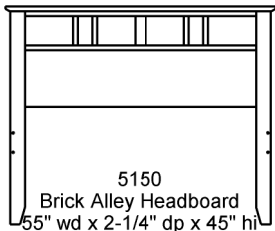

Mesa Product Line

5150
Brick Alley Headboard
55" wd x 2-1/4" dp x 45" hi
- Accepts 54" wide full size
mattress.
(also available in a twin size
for a 36" x 80" mattress &
queen size for a 60" x 80"
mattress.)

5152
SoHo Headboard
55" wd x 2-1/4" dp x 45" hi
- Accepts 54" wide full size
mattress.
(also available in a twin size
for a 36" x 80" mattress &
queen size for a 60" x 80"
mattress.)

5153
Universal Footboard
55" wd x 1-3/4" dp x 22" hi
- Accepts 54" wide full size
mattress.
(also available in a twin size
for a 36" x 80" mattress &
queen size for a 60" x 80"
mattress.)

5124 Headboard
- Accepts 54" wide full size
mattress.
55" wd x 1-3/4" dp x 45" hi

5054
Panel Headboard
55" wd x 1-3/4" dp x 36" hi
- Accepts 54" wide full size
mattress.
(also available in a twin size
for a 36" x 80" mattress &
queen size for a 60" x 80"
mattress.)