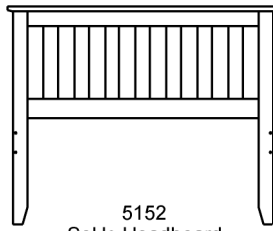

Mesa Product Line

5150
Brick Alley Headboard
55" wd x 2-1/4" dp x 45" hi
- Accepts 54" wide full size
mattress.
(also available in a twin size
for a 36" x 80" mattress &
queen size for a 60" x 80"
mattress.)

5152
SoHo Headboard
55" wd x 2-1/4" dp x 45" hi
- Accepts 54" wide full size
mattress.
(also available in a twin size
for a 36" x 80" mattress &
queen size for a 60" x 80"
mattress.)

5153
Universal Footboard
55" wd x 1-3/4" dp x 22" hi
- Accepts 54" wide full size
mattress.
(also available in a twin size
for a 36" x 80" mattress &
queen size for a 60" x 80"
mattress.)

5124 Headboard
- Accepts 54" wide full size
mattress.
55" wd x 1-3/4" dp x 45" hi

5054
Panel Headboard
55" wd x 1-3/4" dp x 36" hi
- Accepts 54" wide full size
mattress.
(also available in a twin size
for a 36" x 80" mattress &
queen size for a 60" x 80"
mattress.)