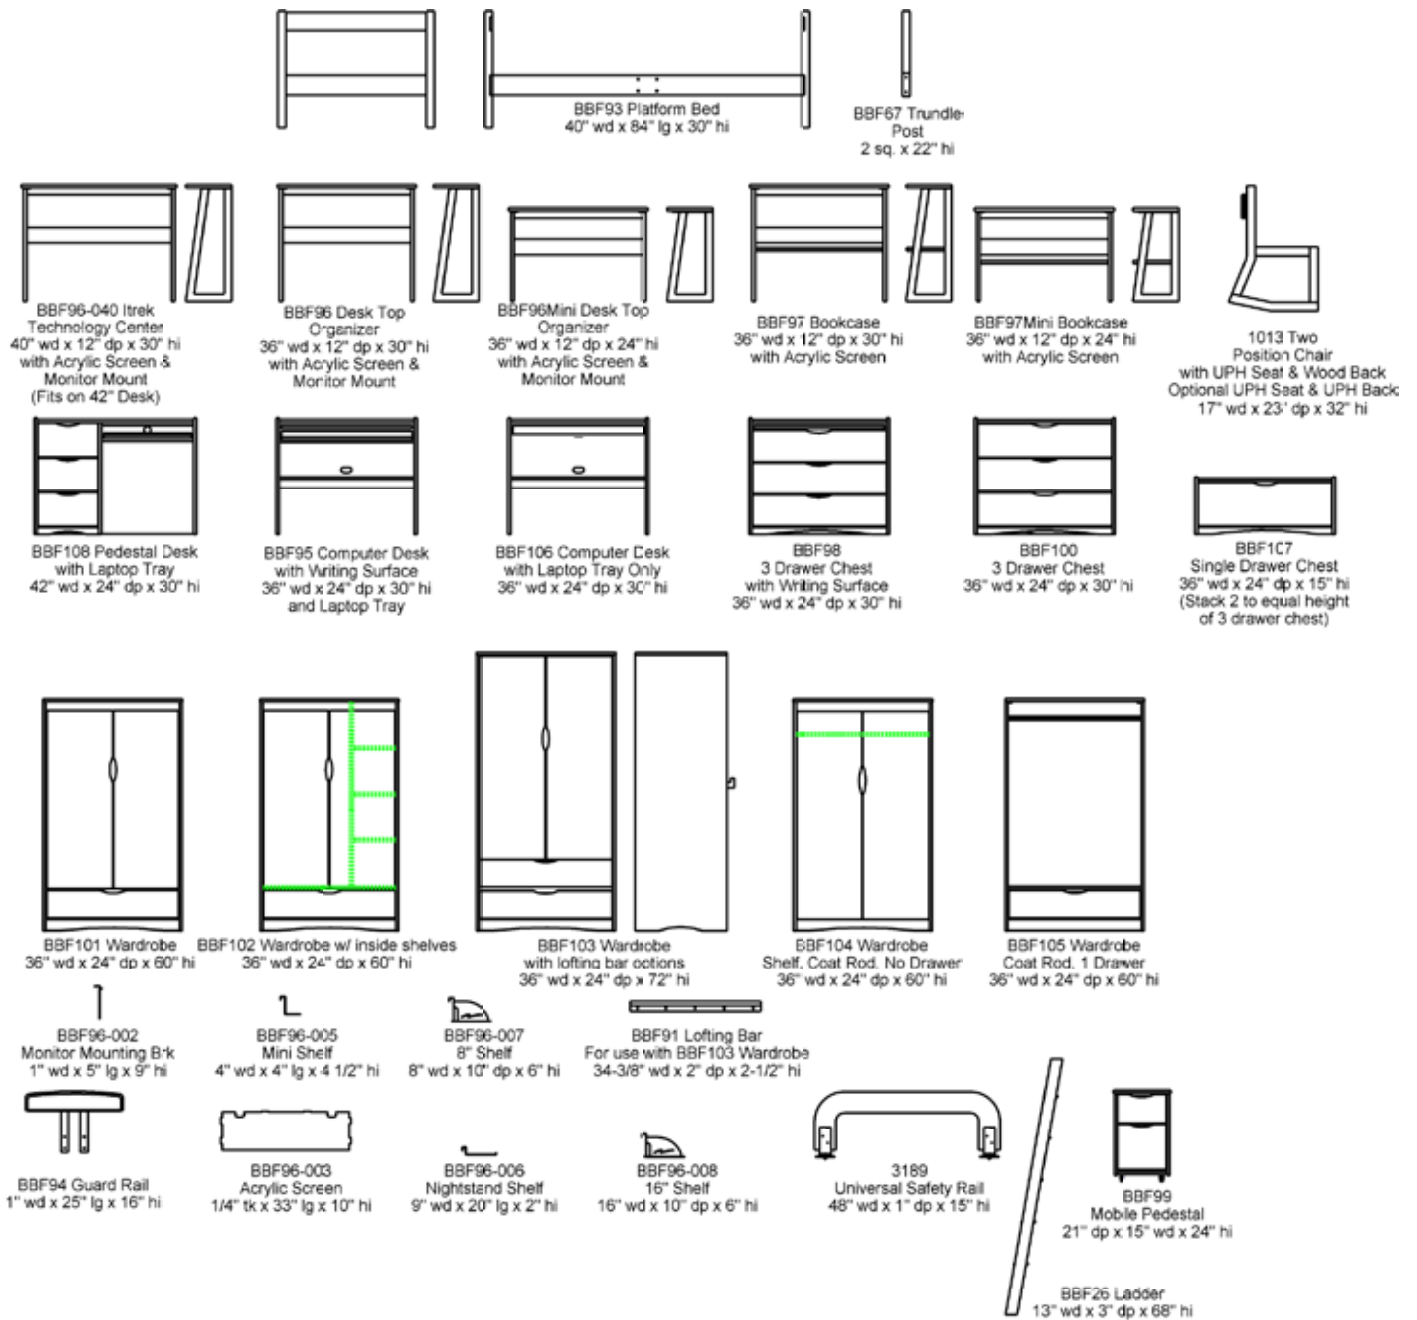

# LifeSpace II Product Platform

- Options:
- Solid Drawer Fronts w/Scalloped Pulls
  - PVC or Solid Wood Edgeband on Tops
  - Stain Colors (see finish selections)
  - Laminate Choices
  - Oak or Maple
  - Locking Too Drawer on Chest