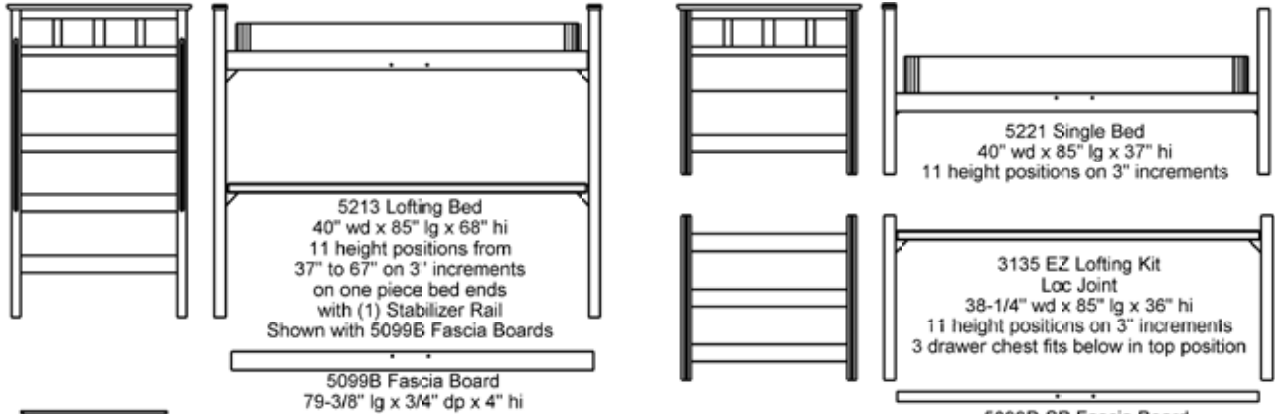

# FreshSpace Product Platform

**5213 Lofting Bed**  
40" wd x 85" lg x 68" hi  
11 height positions from  
37" to 67" on 3" increments  
on one piece bed ends  
with (1) Stabilizer Rail  
Shown with 5099B Fascia Boards

**5099B Fascia Board**  
79-3/8" lg x 3/4" dp x 4" hi

**5221 Single Bed**  
40" wd x 85" lg x 37" hi  
11 height positions on 3" increments

**3135 EZ Lofting Kit**  
Loc Joint  
38-1/4" wd x 85" lg x 36" hi  
11 height positions on 3" increments  
3 drawer chest fits below in top position

**5099D SP Fascia Board**  
79" lg x 3/4" dp x 2-1/4" hi

**5099D SP2 Fascia Board**  
79" lg x 3/4" dp x 2-1/4" hi

**5237 5 Drawer Chest**  
32" wd x 22" dp x 48" hi

**5214 4 Drawer Chest**  
32" wd x 22" dp x 39" hi

**BBF97M Mini Desk Top Organizer**  
37" wd x 12" dp x 24" hi  
with Acrylic Screen & Monitor Mount

**5150 Brick Alley Headboard**  
55" wd x 2-1/4" dp x 45" hi  
- Accepts 54" wide full size mattress.  
(also available in a twin size for a 36" x 80" mattress & queen size for a 60" x 80" mattress.)