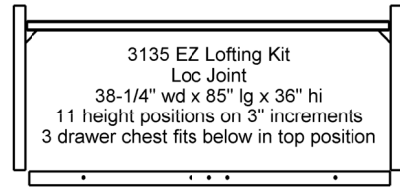

Fresh Space Product Line

5213 Lofting Bed
40" wd x 85" lg x 68" hi
11 height positions from
37" to 67" on 3" increments
on one piece bed ends
with (1) Stabilizer Rail

5221 Single Bed
40" wd x 85" lg x 37" hi
11 height positions on 3" increments

3135 EZ Lofting Kit
Loc Joint
38-1/4" wd x 85" lg x 36" hi
11 height positions on 3" increments
3 drawer chest fits below in top position

5099B Fascia Board
79-3/8" lg x 3/4" dp x 4" hi

5099D SP Fascia Board
79" lg x 3/4" dp x 3" hi

5150
Brick Alley Headboard
55" wd x 2-1/4" dp x 45" hi
- Accepts 54" wide full size
mattress.
(also available in a twin size
for a 36" x 80" mattress &
queen size for a 60" x 80"
mattress.)

BBF96-002
Monitor Mounting Brk
1" wd x 5" lg x 9" hi