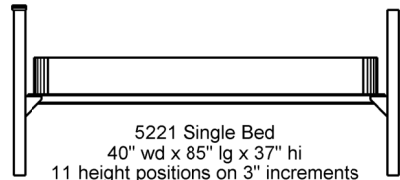

Fresh Space Product Line

5213 Lofting Bed
40" wd x 85" lg x 68" hi
11 height positions from
37" to 67" on 3" increments
on one piece bed ends
with (1) Stabilizer Rail

5221 Single Bed
40" wd x 85" lg x 37" hi
11 height positions on 3" increments

3135 EZ Lofting Kit
Loc Joint
38-1/4" wd x 85" lg x 36" hi
11 height positions on 3" increments
3 drawer chest fits below in top position

5099B Fascia Board
79-3/8" lg x 3/4" dp x 4" hi

5099D SP Fascia Board
79" lg x 3/4" dp x 3" hi

5150
Brick Alley Headboard
55" wd x 2-1/4" dp x 45" hi
- Accepts 54" wide full size
mattress.
(also available in a twin size
for a 36" x 80" mattress &
queen size for a 60" x 80"
mattress.)

BBF96-002
Monitor Mounting Brk
1" wd x 5" lg x 9" hi

1013 Two
Position Chair
with UPH Seat & Wood Back
Optional UPH Seat & UPH Back
17" wd x 23" dp x 32" hi

5153
Universal Footboard
55" wd x 1-3/4" dp x 22" hi
- Accepts 54" wide full size
mattress.
(also available in a twin size
for a 36" x 80" mattress &
queen size for a 60" x 80"
mattress.)