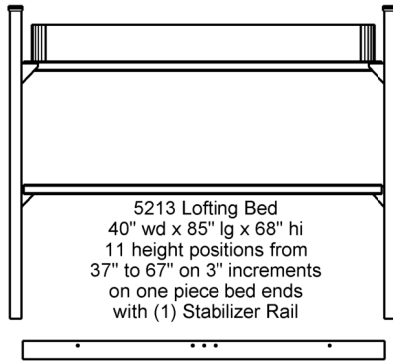

Fresh Space Product Line

5213 Lofting Bed
40" wd x 85" lg x 68" hi
11 height positions from
37" to 67" on 3" increments
on one piece bed ends
with (1) Stabilizer Rail

5221 Single Bed
40" wd x 85" lg x 37" hi
11 height positions on 3" increments

3135 EZ Lofting Kit
Loc Joint
38-1/4" wd x 85" lg x 36" hi
11 height positions on 3" increments
3 drawer chest fits below in top position

5099B Fascia Board
79-3/8" lg x 3/4" dp x 4" hi

5099D SP Fascia Board
79" lg x 3/4" dp x 3" hi

5150
Brick Alley Headboard
55" wd x 2-1/4" dp x 45" hi
- Accepts 54" wide full size
mattress.
(also available in a twin size
for a 36" x 80" mattress &
queen size for a 60" x 80"
mattress.)

BBF96-002
Monitor Mounting Brk
1" wd x 5" lg x 9" hi

1013 Two
Position Chair
with UPH Seat & Wood Back
Optional UPH Seat & UPH Back
17" wd x 23" dp x 32" hi

5153
Universal Footboard
55" wd x 1-3/4" dp x 22" hi
- Accepts 54" wide full size
mattress.
(also available in a twin size
for a 36" x 80" mattress &
queen size for a 60" x 80"
mattress.)