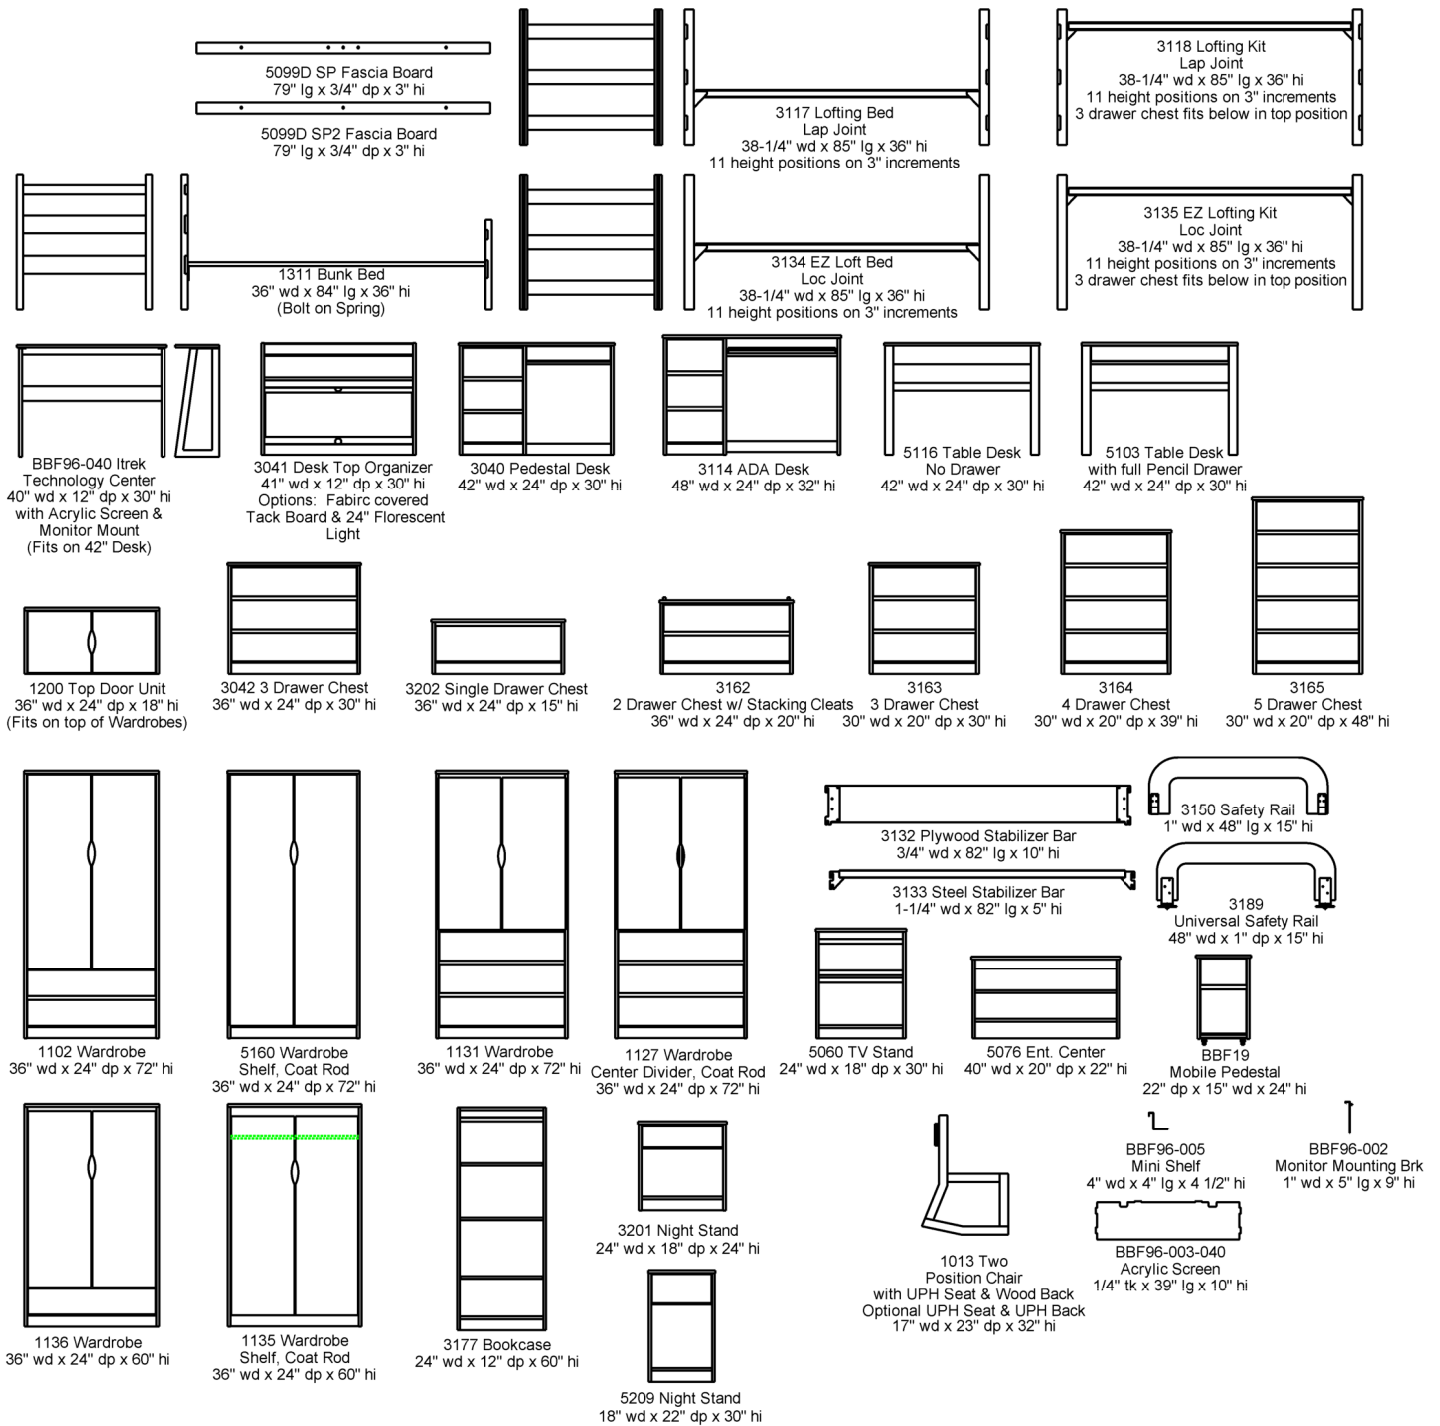

EZ Loft Product Line

- Options:
- Solid Drawer Fronts.
 - PVC or Solid Wood Edgeband.
 - Drawer Pull Options:
-
- Stain Colors (see finish selections).
 - Laminate Choices.
 - Oak or Maple.
 - Locking Top Drawer (Desk/Chest).
 - Pinless 3134 Design.
 - Lap Joint Bunk Construction.