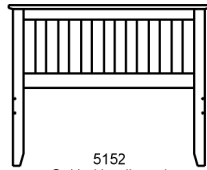

# Camden Product Line

5151  
Window Pane Headboard  
53-3/4" wd x 2-1/4" dp x 50" hi  
- Accepts 54" wide full size  
mattress.  
(also available in a twin size  
for a 36" x 80" mattress.)

5152  
SoHo Headboard  
55" wd x 2-1/4" dp x 45" hi  
- Accepts 54" wide full size  
mattress.  
(also available in a twin size  
for a 36" x 80" mattress.)

5153  
Universal Footboard  
55" wd x 1-3/4" dp x 22" hi  
- Accepts 54" wide full size  
mattress.  
(also available in a twin size  
for a 36" x 80" mattress.)

5054 Double Bed w/ Bolt On Spring  
55" wd x 78" lg x 36" hi  
- Accepts 54" x 76" mattress

5123 Single Bed w/ Bolt On Spring  
37" wd x 83" lg x 36" hi  
- Accepts 36" x 80" mattress

3148  
Mission Style  
Head Board

3134 EZ Loft Bed  
Loc Joint  
38-1/4" wd x 85" lg x 36" hi  
11 height positions on 3" increments