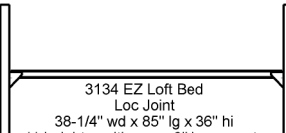

# Camden Product Line

5151  
Window Pane Headboard  
53-3/4" wd x 2-1/4" dp x 50" hi  
- Accepts 54" wide full size  
mattress.  
(also available in a twin size  
for a 36" x 80" mattress.)

5152  
SoHo Headboard  
55" wd x 2-1/4" dp x 45" hi  
- Accepts 54" wide full size  
mattress.  
(also available in a twin size  
for a 36" x 80" mattress.)

5153  
Universal Footboard  
55" wd x 1-3/4" dp x 22" hi  
- Accepts 54" wide full size  
mattress.  
(also available in a twin size  
for a 36" x 80" mattress.)

5054 Double Bed w/ Bolt On Spring  
55" wd x 78" lg x 36" hi  
- Accepts 54" x 76" mattress

5123 Single Bed w/ Bolt On Spring  
37" wd x 83" lg x 36" hi  
- Accepts 36" x 80" mattress

3148  
Mission Style  
Head Board

3134 EZ Loft Bed  
Loc Joint  
38-1/4" wd x 85" lg x 36" hi  
11 height positions on 3" increments

3135 EZ Lofting Kit  
Loc Joint  
38-1/4" wd x 85" lg x 36" hi  
11 height positions on 3" increments  
3 drawer chest fits below in top position

5115 Table Desk  
42" wd x 24" dp x 30" hi  
with keyboard tray