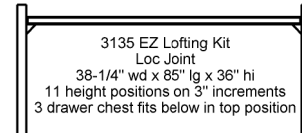

# Camden Product Line

5151  
Window Pane Headboard  
53-3/4" wd x 2-1/4" dp x 50" hi  
- Accepts 54" wide full size  
mattress.  
(also available in a twin size  
for a 36" x 80" mattress.)

5152  
SoHo Headboard  
55" wd x 2-1/4" dp x 45" hi  
- Accepts 54" wide full size  
mattress.  
(also available in a twin size  
for a 36" x 80" mattress.)

5153  
Universal Footboard  
55" wd x 1-3/4" dp x 22" hi  
- Accepts 54" wide full size  
mattress.  
(also available in a twin size  
for a 36" x 80" mattress.)

5054 Double Bed w/ Bolt On Spring  
55" wd x 78" lg x 36" hi  
- Accepts 54" x 76" mattress

5123 Single Bed w/ Bolt On Spring  
37" wd x 83" lg x 36" hi  
- Accepts 36" x 80" mattress

3148  
Mission Style  
Head Board

3134 EZ Loft Bed  
Loc Joint  
38-1/4" wd x 85" lg x 36" hi  
11 height positions on 3" increments