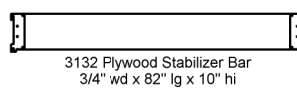

3133 Steel Stabilizer Bar
1-1/4" wd x 82" lg x 5" hi