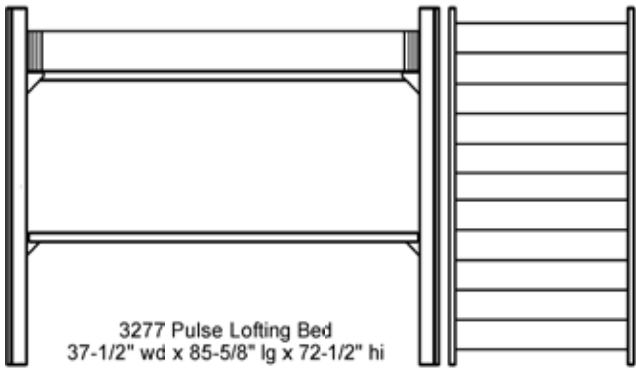

Pulse Product Platform

3277 Pulse Lofting Bed
37-1/2" wd x 85-5/8" lg x 72-1/2" hi

3247 Pulse Bed
37-1/2" wd x 85-5/8" lg x 36-3/4" hi

3248 Pulse Lofting Kit
37-1/2" wd x 85-5/8" lg x 36-3/4" hi
with (1) Stabilizer Rail

5329 Fascia Board (for guard rail)
79-3/8" lg x 3/4" dp x 2-1/4" hi

5327 Fascia Board
79-3/8" lg x 3/4" dp x 2-1/4" hi

3250 Floating Top
48" lg x 21" dp x 2" hi

3250 Floating Top
48" lg x 21" dp x 2" hi

3251 2 Drawer Shelf Unit
12" lg x 20" dp x 28" hi

3252 3 Drawer Chest
36" lg x 20" dp x 28" hi

3284 2 Drawer 2 Shelf Unit
12" lg x 20" dp x 39" hi

3253 Shelf Unit
12" lg x 19" dp x 39" hi

3254 3 Drawer Chest Shelf Unit
36" lg x 20" dp x 39" hi

3255 Pulse Wardrobe
36" lg x 24" dp x 60" hi