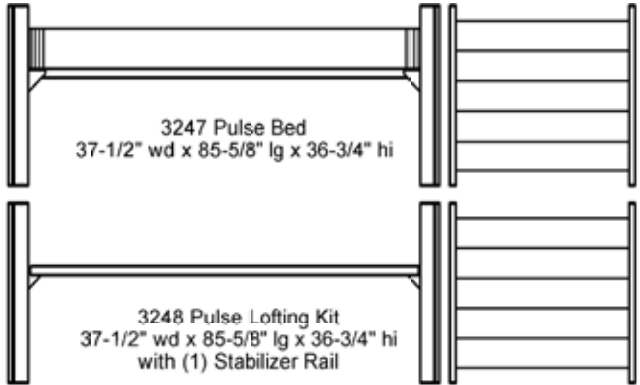

Pulse Product Platform

3277 Pulse Lofting Bed
37-1/2" wd x 85-5/8" lg x 72-1/2" hi

3247 Pulse Bed
37-1/2" wd x 85-5/8" lg x 36-3/4" hi

3248 Pulse Lofting Kit
37-1/2" wd x 85-5/8" lg x 36-3/4" hi
with (1) Stabilizer Rail

5329 Fascia Board (for guard rail)
79-3/8" lg x 3/4" dp x 2-1/4" hi

5327 Fascia Board
79-3/8" lg x 3/4" dp x 2-1/4" hi

3250 Floating Top
48" lg x 21" dp x 2" hi

3250 Floating Top
48" lg x 21" dp x 2" hi

3251 2 Drawer Shelf Unit
12" lg x 20" dp x 28" hi