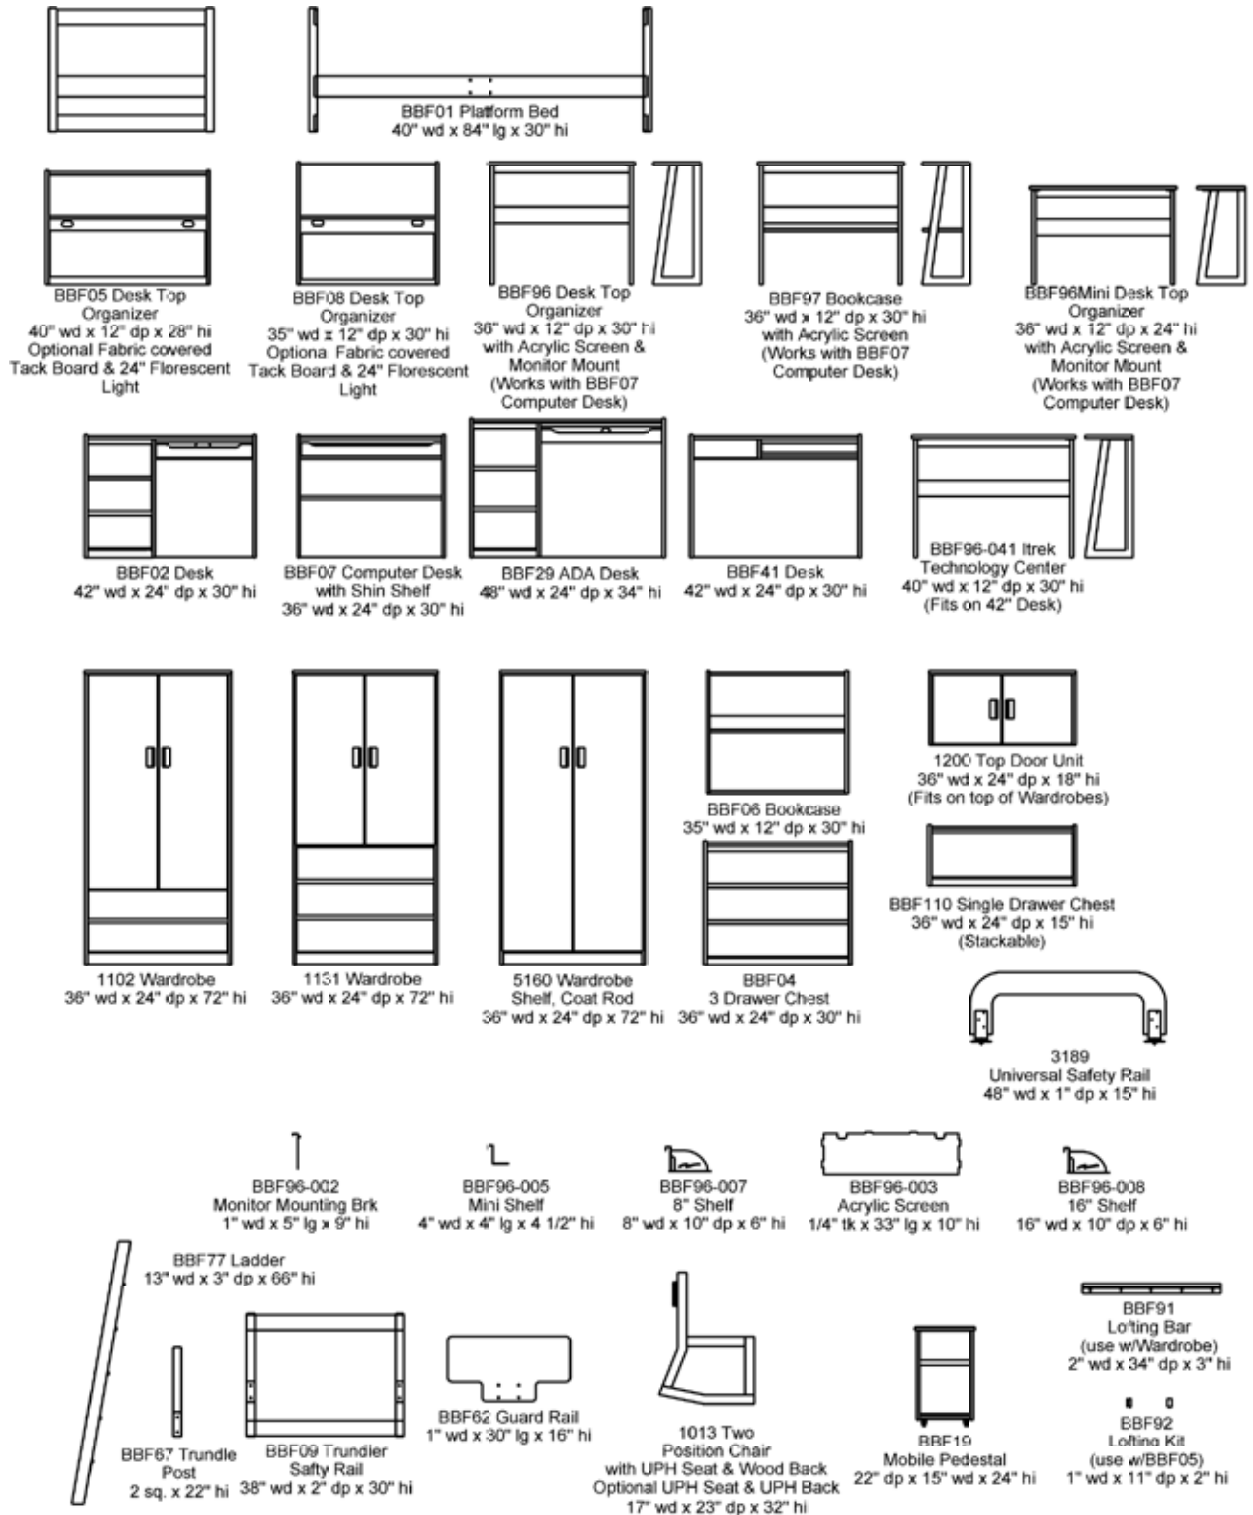

LifeSpace Product Platform

Options:

- Solid Drawer Fronts.
- PVC or Solid Wood Edgeband.
- Drawer Pull Options:
- Stain Colors (see finish selections).
- Laminate Choices.
- Oak or Maple.
- Locking Top Drawer (Desk/Chest).