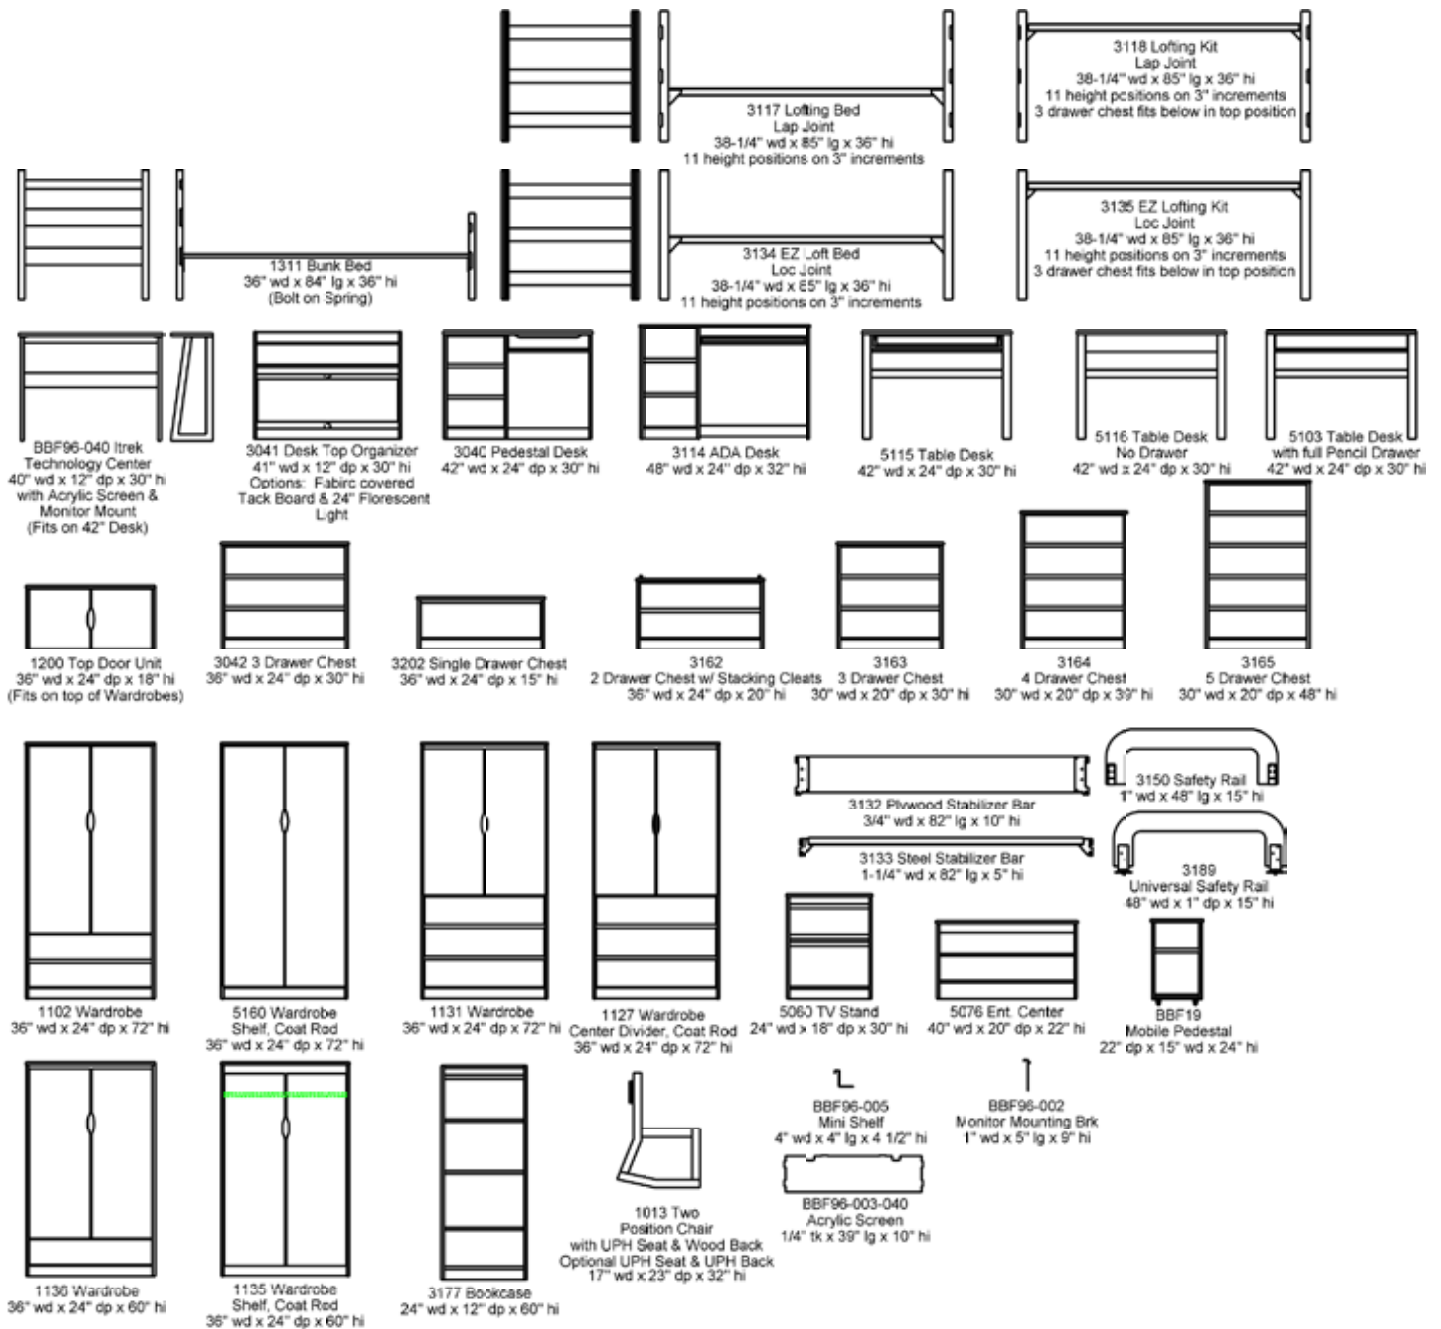

EZ Loft Product Platform

- Options:
- Solid Drawer Fronts.
 - PVC or Solid Wood Edgeband.
 - Drawer Pull Options:
- 
- Stain Colors (see finish selections).
 - Laminate Choices.
 - Oak or Maple.
 - Locking Top Drawer (Desk/Chest).
 - Pinless 3134 Design.
 - Lap Joint Bunk Construction.